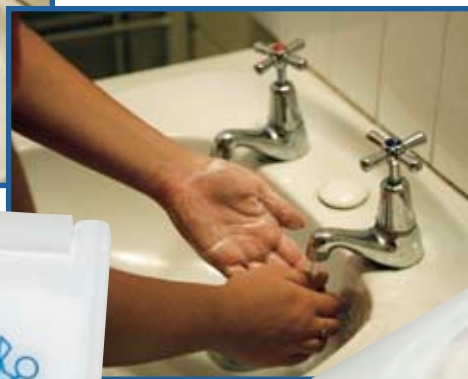

MINUTE
4
SHOWER TIMER

LL1002s Water Saving Shower Timer (STOCK)

4 minute rotating sand timer with suction cup for attaching to shower screens. Use to reduce shower times and conserve water.
Colours: White/Clear.
Print Area: 20mmDiameter.
Item Size: 25mmL x 65mmH.

NEW

PP
PAD PRINT

Shower Timers are designed to reduce consumption of water through awareness of the length of showers. They are not for precise time measurement. Timers work more accurately if used consistently as sand runs more freely.

LL744s Soap Sheet Dispenser (STOCK)

10 sheets of fragrant soap in a handy plastic pack. Clean hands anywhere! Washing instructions included.
Colours: Clear.
Print Area: Opening Side - 40mmL x 30mmH, Closed Side - 40mmL x 55mmH.
Item Size: 70mmL x 48mmH x 10mmD.

PP
PAD PRINT

LL744s