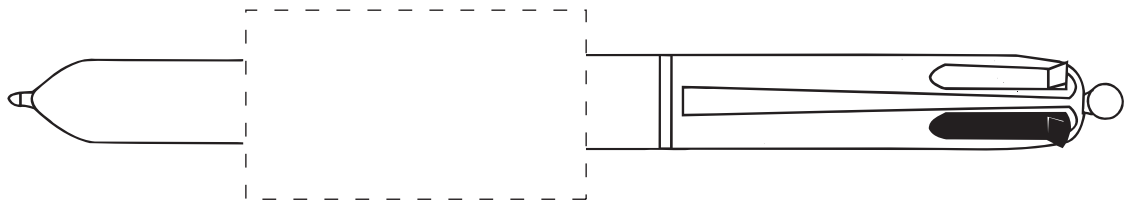

GRAPHIC
AUSTRALIA

Artwork Template

Item # G1205

4 Colour Pen

Create your own spec sample!

This file can be used to create "cut and paste" mock-ups for a potential order. Simply print this page, remembering to print at 100% to ensure templates are actual size.

Use this template to develop artwork for your BIC order!

Simply download the template file and open in Adobe Illustrator to format your artwork.

Artwork Standards

In order to give you the highest quality imprint, we have developed some artwork guidelines, which include minimum line weights. All copy should be 6 points or larger. Lines should be no thinner than .5 pt. We will redraw halftones and screens, filling them in or outlining them, and reset copy when necessary. BIC Graphic Australia reserves the right to modify your art if it does not meet these quality standards.

IMPRINT SHOWN 100% OF ACTUAL SIZE

BARREL IMPRINT: 45mm x 25mm

2-Colours Available